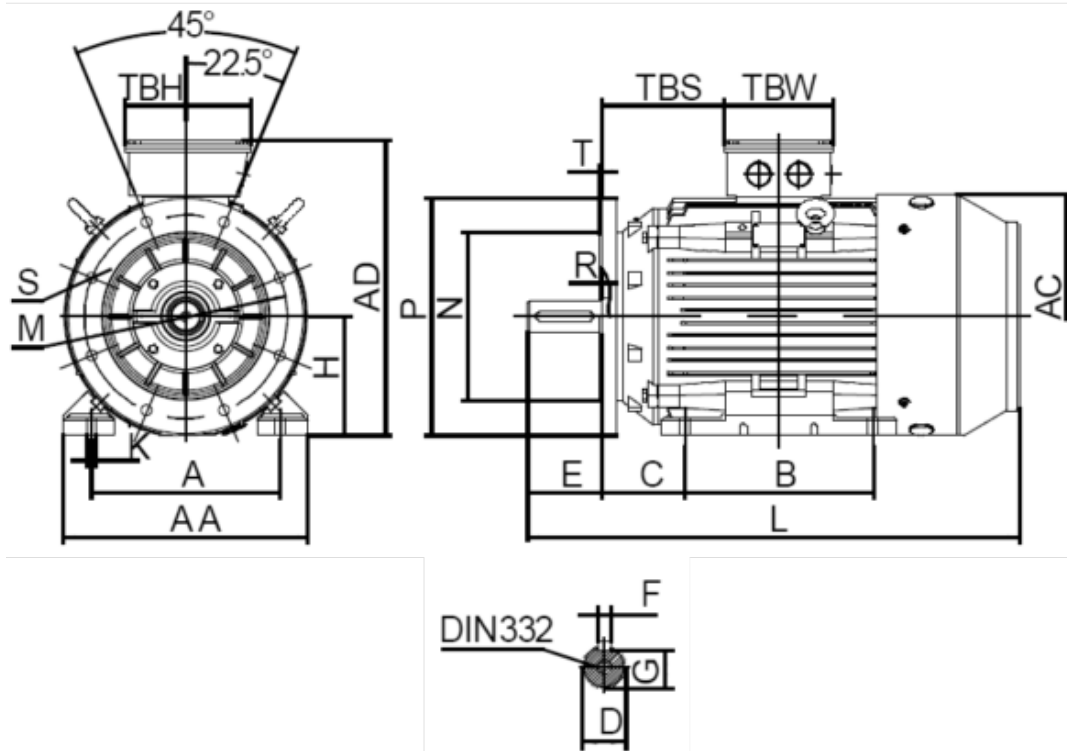

Data Sheet

Article number: 250313200427

Description: Kleedrive T3C 315M-4 132.0KW 1400 rpm
3x400/690V 50HZ IP55 B35 Eff=95,6%

Measures

A = 457	F = 22	TBW = 290
AA = 628	G = 71	
AC = Ø680	H = 315	
AD = 825	HD = 510	
B = 508	K = Ø28	
C = 216	L = 1385	
D = Ø80	TBH = 350	
E = 170	TBS = 200	